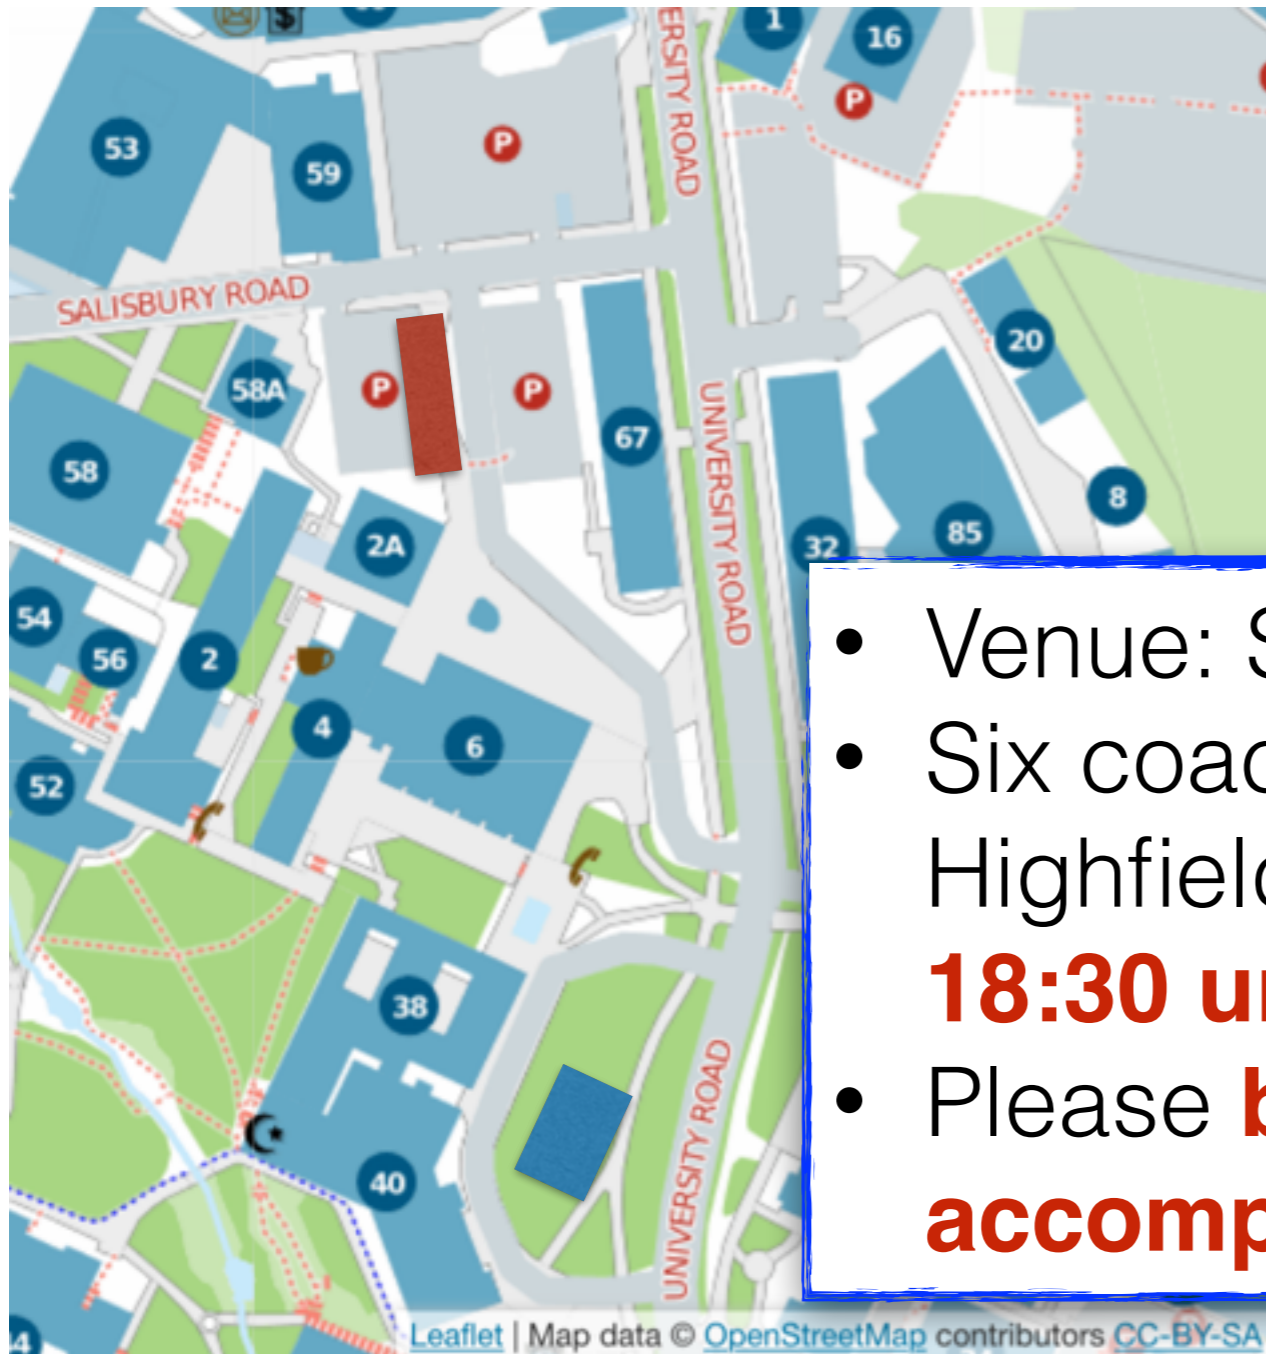

34th International Symposium on Lattice Field Theory

University of Southampton
24–30 July 2016

Thank you to Intel and our other sponsors

Conference Dinner

- Venue: St. Mary's Football Stadium
- Six coaches departing from the top of Highfield interchange in pairs from **18:30 until 18:50**
- Please **bring your badge or accompanying person tickets**

- **Parking free** at St Mary's but you will need to take a ticket and have it validated on the way out (post code SO14 5FP)
- if you miss the buses: 023 8066 6666

- For those who want to stay on after dinner: bring cash for the cash bar...
- Return buses will go to **(in this order)**
 - Highfield House Hotel
 - Glen Eyre Halls
 - Elizabeth House
 - Jurys Inn
 - Hotel Mercureback to St. Mary's...
- Return buses run from 22:00 until midnight.