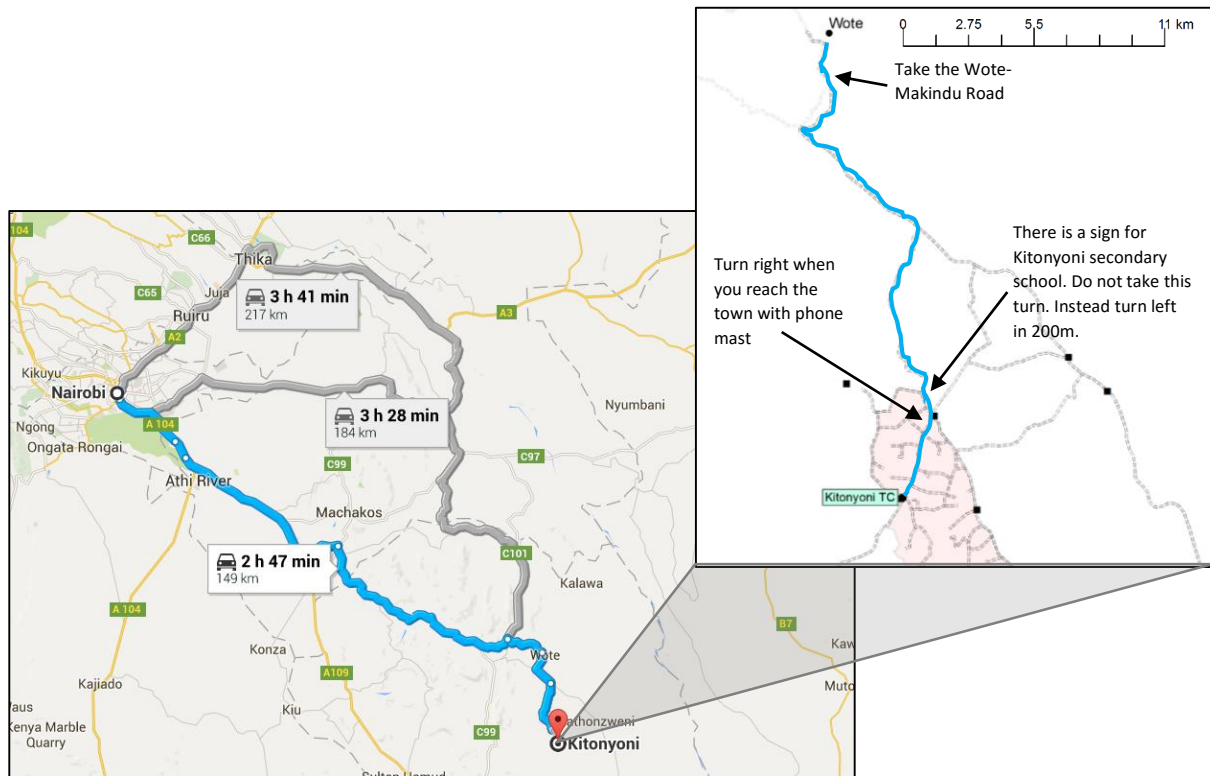

Kitonyoni Solar Mini-Grid Project

Directions

Location

From Nairobi; (approx. 3.5 hours by car)

1. Take the Mombasa road towards Machakos town
2. Continue on Machakos-Wote road to Makueni. Heading towards Wote town.
3. When you reach Wote, turn right onto the Wote-Makindu Road at the crossroads after you pass Ngooni supermarket.
4. Continue on tarmac road for 5km, turning left at next crossroads
5. Take a right turn onto dirt track when you reach the sign for Kitonyoni secondary school
6. Continue on road until you reach Kangondi town (indicated by a large phone mast). At the Kangondi crossroads, turn right.
7. Continue on road for 4km until you reach Kitonyoni solar mini-grid.

Coordinates

(-1.954, 37.655)

Address

Makueni County Solar Energy Co-op Society Ltd,
Kitonyoni Market,
Kitonyoni Sub-location,
Makueni County,
Kenya

Site Co-op Manager Contact Details:

Mr Stephen Musyoka: +254 701 005 283